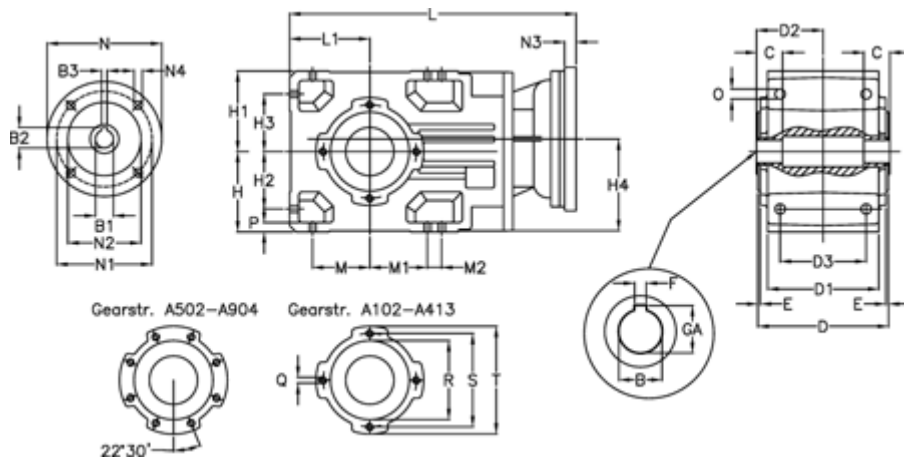

Article number: 296003502843245
 Description: Bevel helical gearbox
 A352UH40-28,4-P112B5

Measures

B = 40	D3 = 135	H3 = 73.0	N1 = 215	S = 130
B1 = 28	Description = A352 UH40-xx P112 B5	H4 = 114.0	N2 = 180	T = 150
B2 = 31.3	E = 3.5	L = 389.0	N3 = 5	
B3 = 8	F = 12	L1 = 100	N4 = M12x16	
C = 70	GA = 43.3	M = 73.0	O = 12.0	
D = 173	H = 100	M1 = 73.0	P = 11	
D1 = 166	H1 = 100	M2 = 11	Q = M10x17	
D2 = 88.5	H2 = 73.0	N = 250	R = 110	